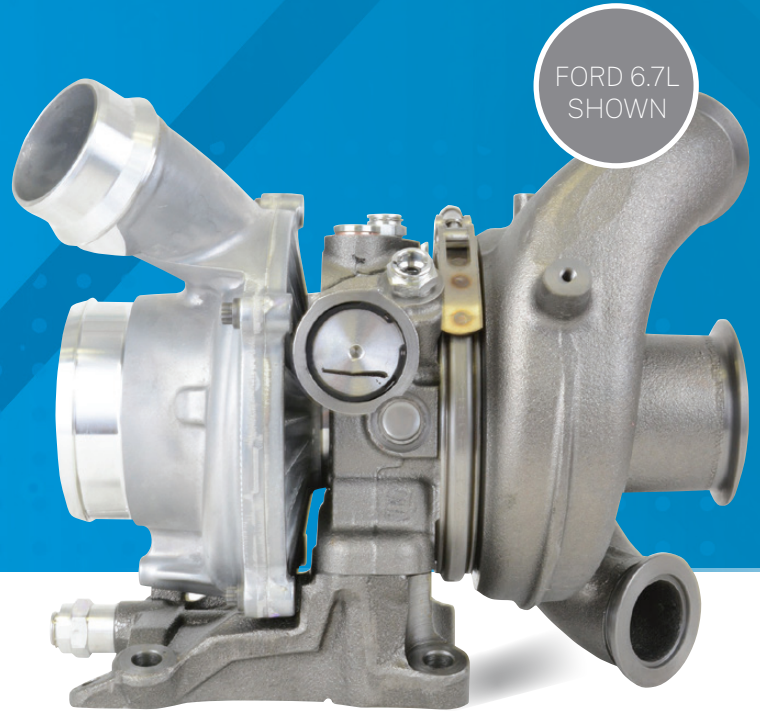

REMANUFACTURED TURBOCHARGERS

Optimum Power Efficiency

REMANUFACTURED TO
OE SPECIFICATIONS FOR FORD,
GM AND CUMMINS APPLICATIONS

Diamond Advantage[®] (DA) Remanufactured Turbochargers are designed to provide peak performance.

- Turbochargers are completely disassembled to allow for in-depth quality assurance inspections down to the component level
- Dynamic balancing performed at both the component level and at the center cartridge assembly level to ensure long-lasting durability
- All wear components are replaced with 100% new OE equivalents to ensure reliability
- Tool assembly technology ensures the correct torque is applied to the bolts and fasteners
- Key functional characteristics are gauged to ensure optimal function and performance of the turbocharger, including: